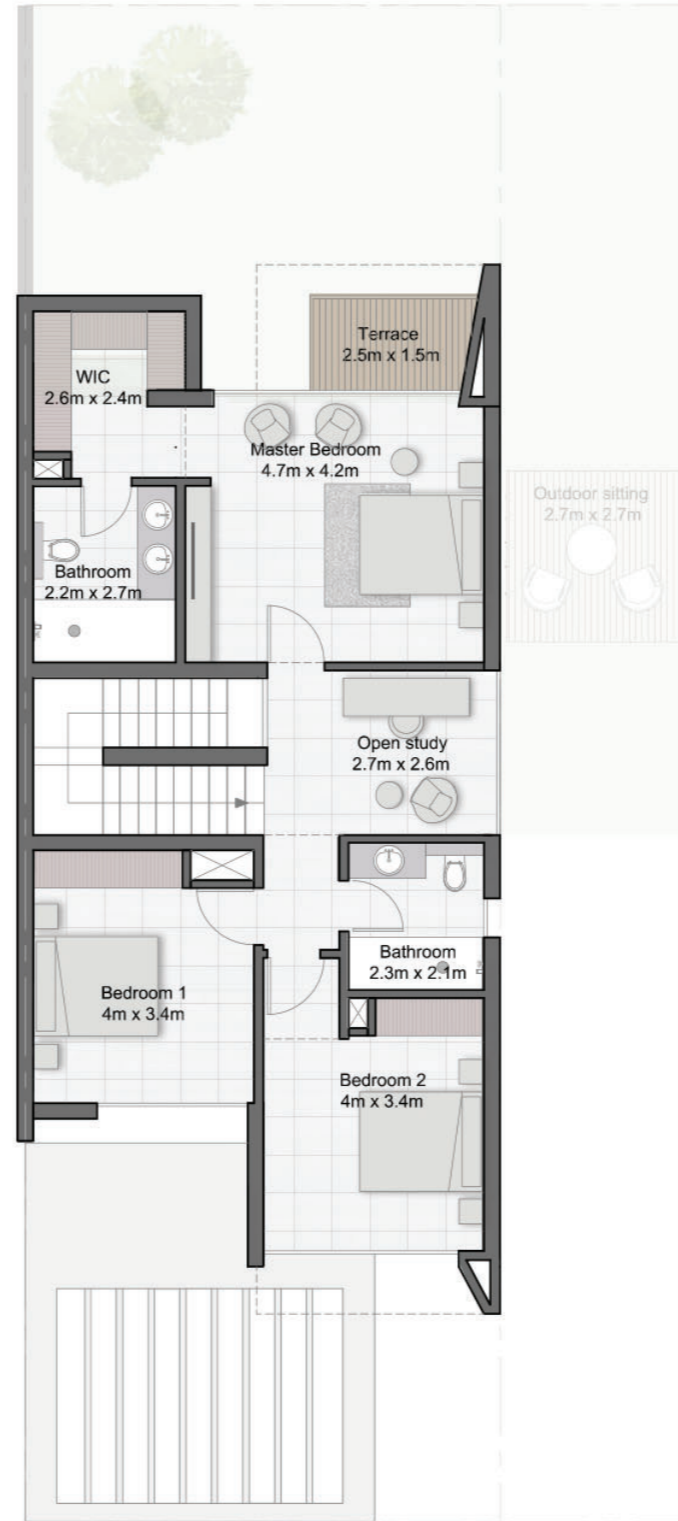

CHERRYWOODS

FLOOR PLANS

 MERAAS

CHERRYWOODS

GROUND FLOOR

FIRST FLOOR

3 BEDROOM MIDDLE UNIT

TOTAL AREA : 2,233 sq.ft.

CHERRYWOODS

GROUND FLOOR

FIRST FLOOR

3 BEDROOM CORNER UNIT

TOTAL AREA : 2,367 sq.ft.

CHERRYWOODS

GROUND FLOOR

FIRST FLOOR

4 BEDROOM CORNER UNIT

TOTAL AREA : 2,634 sq.ft.