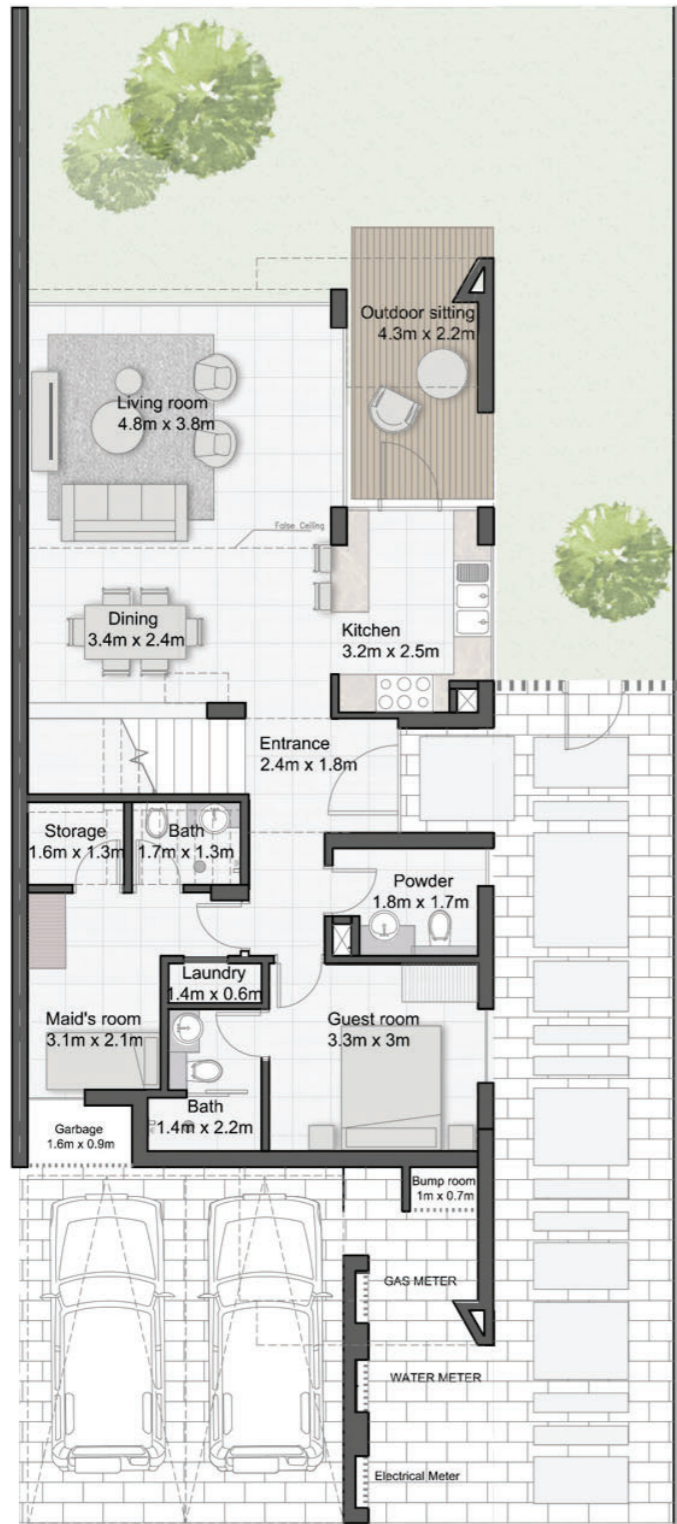

CHERRYWOODS

FLOOR PLANS

 MERAAS

CHERRYWOODS

GROUND FLOOR

FIRST FLOOR

3 BEDROOM MIDDLE UNIT

TOTAL AREA : 2,233 sq.ft.

CHERRYWOODS

GROUND FLOOR

FIRST FLOOR

3 BEDROOM CORNER UNIT

TOTAL AREA : 2,367 sq.ft.

CHERRYWOODS

GROUND FLOOR

FIRST FLOOR

4 BEDROOM CORNER UNIT

TOTAL AREA : 2,634 sq.ft.