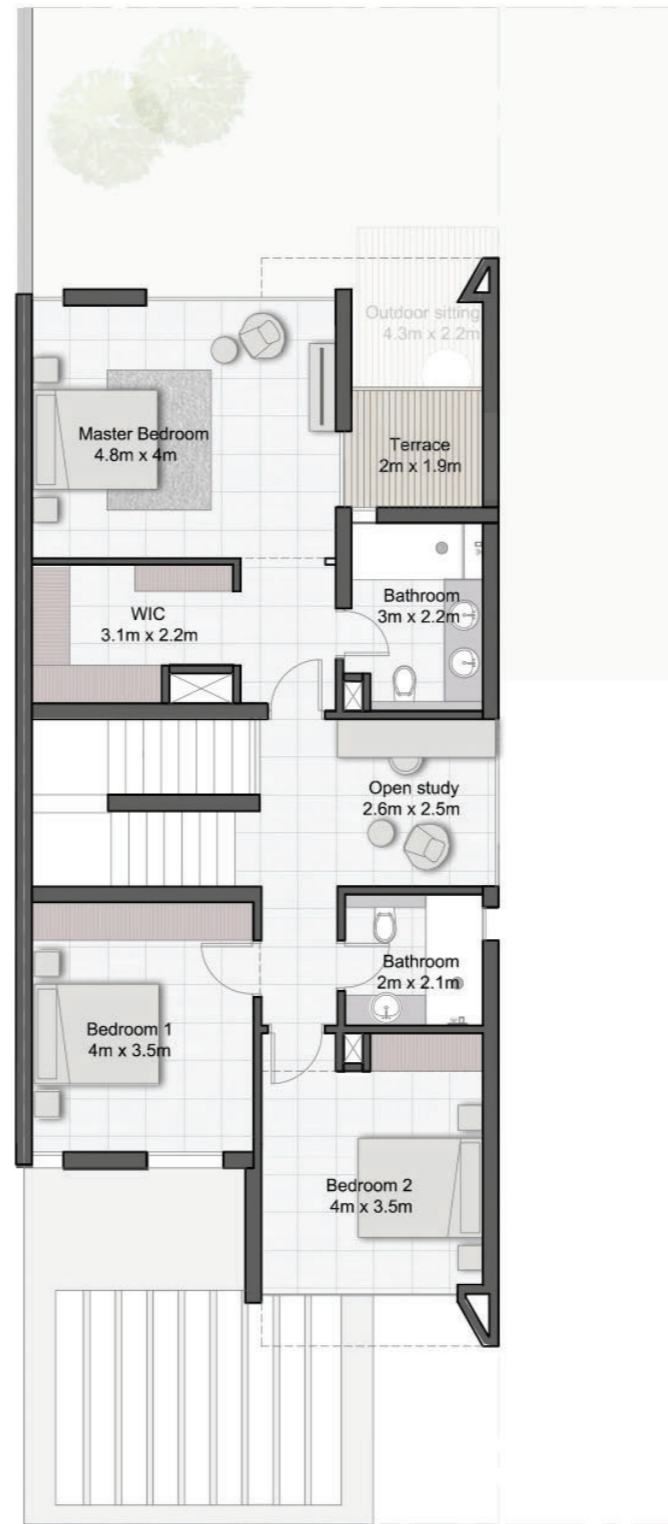

CHERRYWOODS

FLOOR PLANS

 MERAAS

CHERRYWOODS

GROUND FLOOR

FIRST FLOOR

3 BEDROOM MIDDLE UNIT

TOTAL AREA : 2,233 sq.ft.

CHERRYWOODS

GROUND FLOOR

FIRST FLOOR

3 BEDROOM CORNER UNIT

TOTAL AREA : 2,367 sq.ft.

CHERRYWOODS

GROUND FLOOR

FIRST FLOOR

4 BEDROOM CORNER UNIT

TOTAL AREA : 2,634 sq.ft.