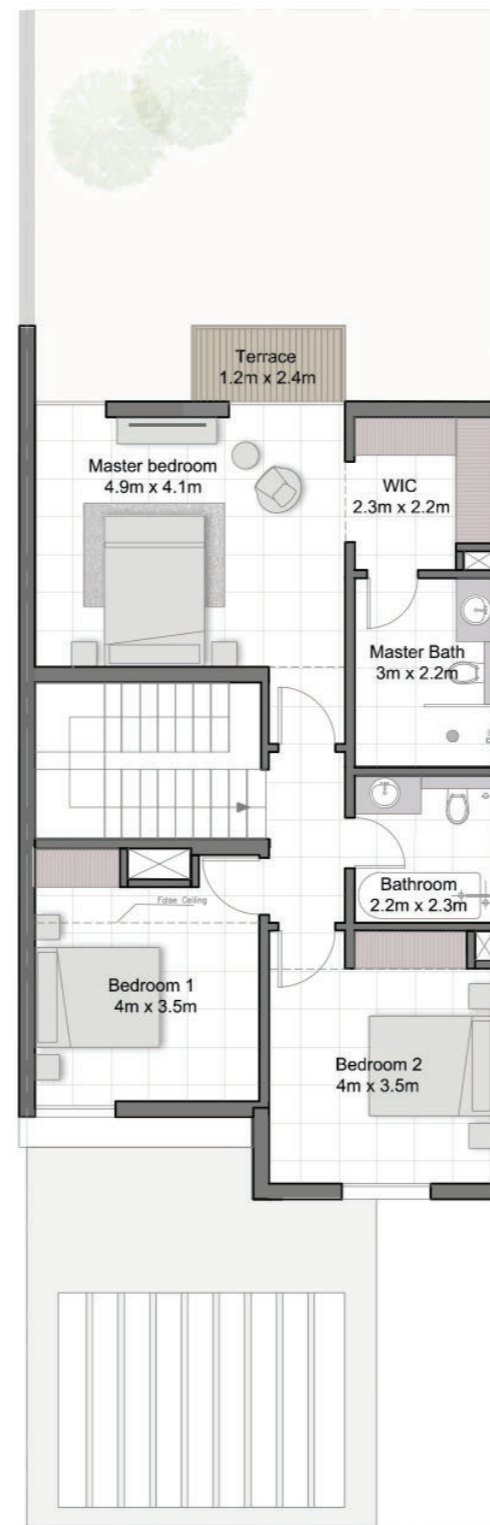

CHERRYWOODS

FLOOR PLANS

 MERAAS

CHERRYWOODS

GROUND FLOOR

FIRST FLOOR

3 BEDROOM MIDDLE UNIT

TOTAL AREA : 2,233 sq.ft.

CHERRYWOODS

GROUND FLOOR

FIRST FLOOR

3 BEDROOM CORNER UNIT

TOTAL AREA : 2,367 sq.ft.

CHERRYWOODS

GROUND FLOOR

FIRST FLOOR

4 BEDROOM CORNER UNIT

TOTAL AREA : 2,634 sq.ft.