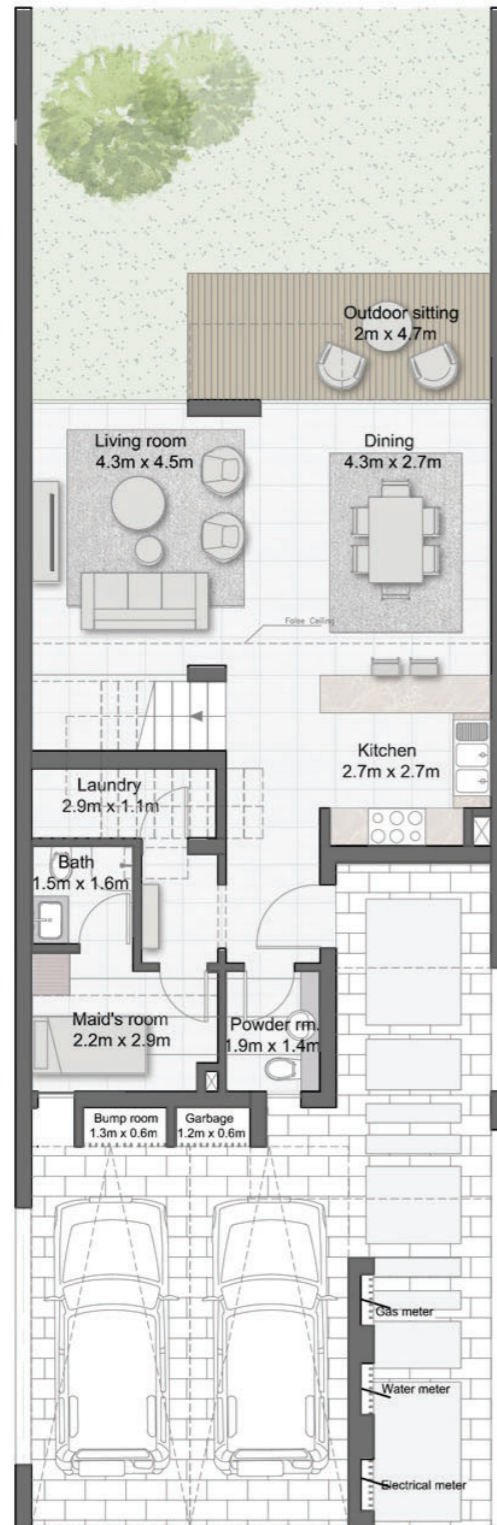

CHERRYWOODS

FLOOR PLANS

 MERAAS

CHERRYWOODS

GROUND FLOOR

FIRST FLOOR

3 BEDROOM MIDDLE UNIT

TOTAL AREA : 2,233 sq.ft.

CHERRYWOODS

GROUND FLOOR

FIRST FLOOR

3 BEDROOM CORNER UNIT

TOTAL AREA : 2,367 sq.ft.

CHERRYWOODS

GROUND FLOOR

FIRST FLOOR

4 BEDROOM CORNER UNIT

TOTAL AREA : 2,634 sq.ft.