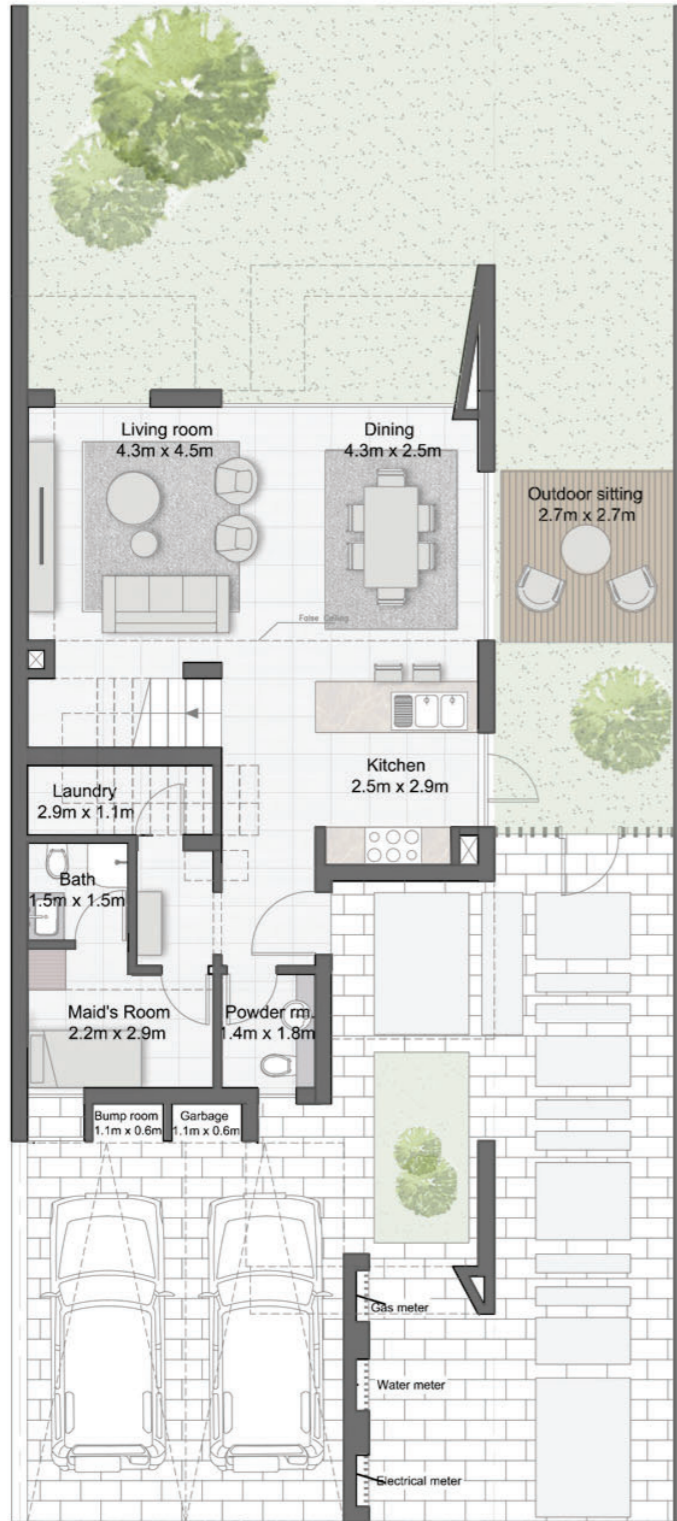

CHERRYWOODS

FLOOR PLANS

 MERAAS

CHERRYWOODS

GROUND FLOOR

FIRST FLOOR

3 BEDROOM MIDDLE UNIT

TOTAL AREA : 2,233 sq.ft.

CHERRYWOODS

GROUND FLOOR

FIRST FLOOR

3 BEDROOM CORNER UNIT

TOTAL AREA : 2,367 sq.ft.

CHERRYWOODS

GROUND FLOOR

FIRST FLOOR

4 BEDROOM CORNER UNIT

TOTAL AREA : 2,634 sq.ft.